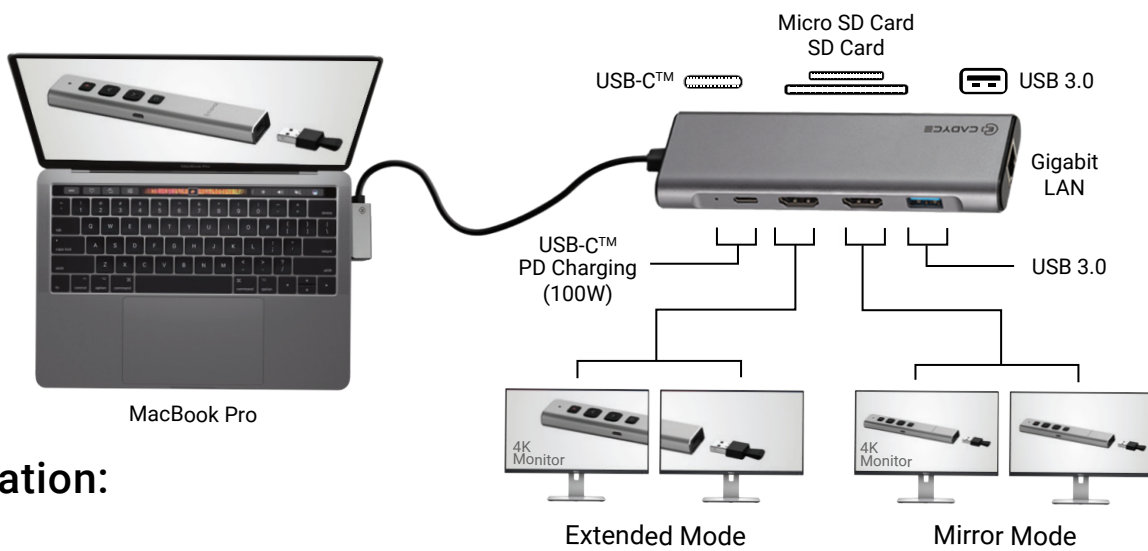

CA-2CHD2

Dual USB-C™ Dual HDMI Docking Station

Thunderbolt™ 3 compatible, Cadyce CA-2CHD2 allows you to add two USB 3.0, two HDMI(4K) ports, USB-C™ PD charging, a Gigabit LAN port and SD/Micro SD card slots to your MacBook Pro.

Application:

Features:

- HDMI 2.0 Port1 Resolution up to 4K x 2K@60Hz
- HDMI 1.4 Port2 Resolution up to 4K x 2K@30Hz
- 5Gbps Data Transfer through USB 3.0 ports
- Gigabit LAN
- USB-C™ data transfer up to 5Gbps
- USB-C™ Power Delivery up to 100W
- Compatible with Mac OS and Windows
- SD / Micro-SD Card Storage up to 2TB
- Plug and Play

Specifications:

Items	Description
Input	USB-C™ Male x 2
Output	HDMI 4K Female x 2, USB 3.0 ports x 2 USB-C™ Female x 2, Gigabit LAN x 1 SD Card Slot x 1, Micro-SD Card Slot x 1
Data Transfer/ Power Delivery	USB-C™ Port1 - 100W USB-C™ Port2- 5Gbps USB 3.0 - 5Gbps Gigabit LAN - 10/100/1000Mbps
Video Resolution	HDMI 2.0 - 4K x 2K@60Hz HDMI 1.4 - 4K x 2K@30Hz
Product Dimensions	Main - 129 x 45 x 14mm Dual USB-C Connector - 45 x 22 x 8mm
Power	Bus Powered
Operating Temperature	0°C to 45°C
Operating Humidity	10% ~ 85% RH (no condensation)
Storage Temperature	-10°C to 70°C
Storage Humidity	5% ~ 90% RH (no condensation)
Certifications	CE, FCC

DUAL 4K DISPLAY

with Extended and Mirror Mode

Other Products:

CA-CXTDS
CA-CU3HVG
CA-C3MDS

Compatible OS...

Windows OS
Mac OS

Compatible with...

All USB-C™ enabled computers
with native Display support.